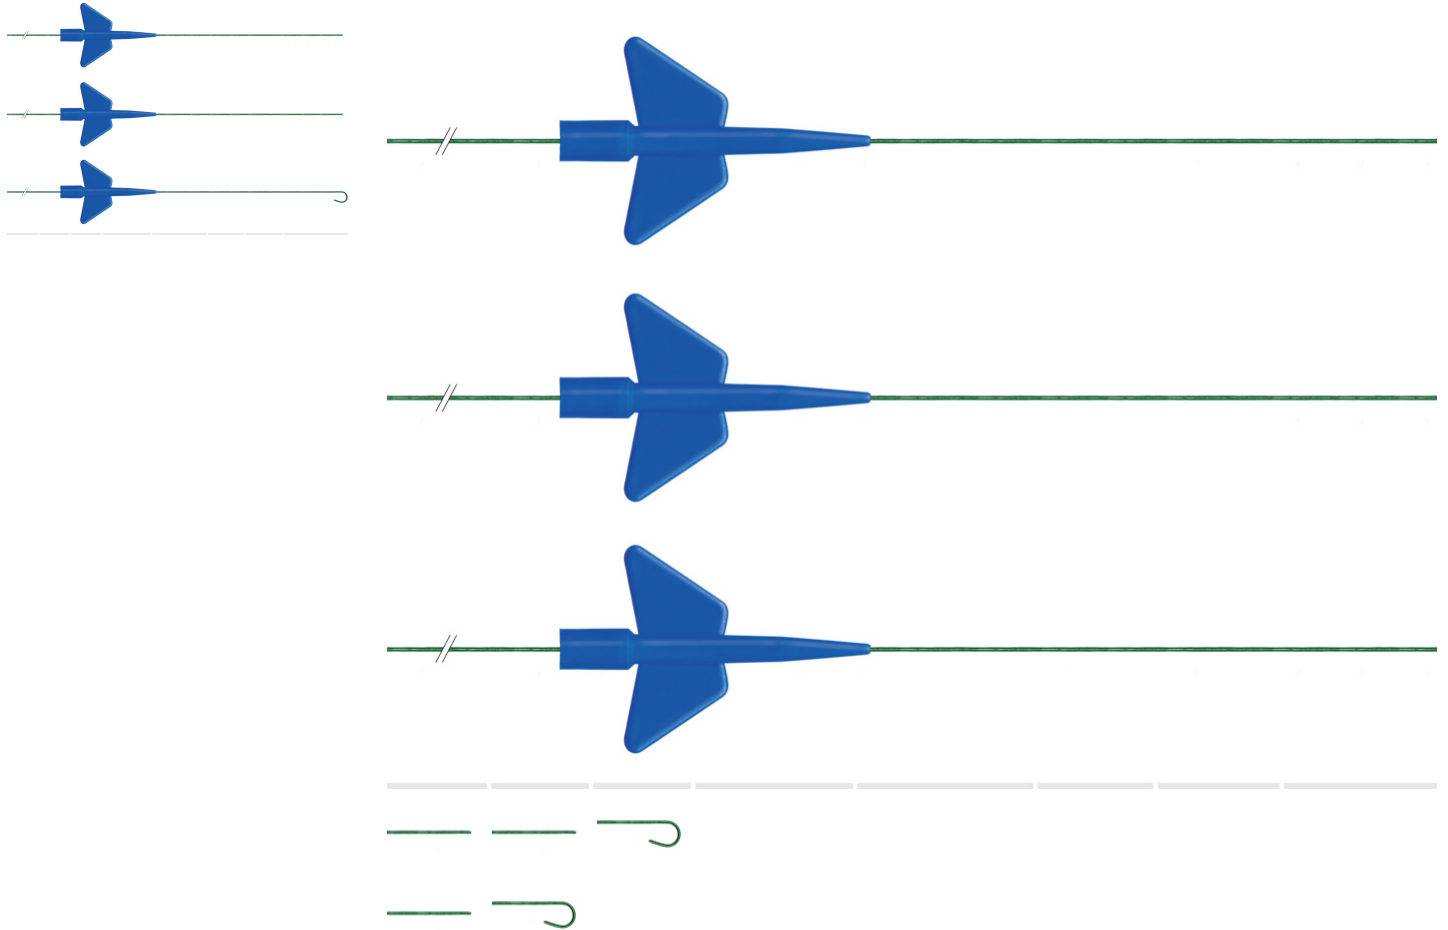

PTFE Coated Guide Wires

Available in 5 different versions:

- Guide wire straight, fixed core, flexible tip
- Guide wire J-curved, fixed core
- Guide wire straight, fixed core, flexible tip
- Guide wire straight with moveable core
- Guide wire J-curved with moveable core

Straight

Diameter	Length	Order-Nr.
inch	cm	
.035	100	1106-0100
.035	125	1106-0110
.035	150	1106-0120
.035	180	1106-0130
.035	260	1106-0160
.038	150	1107-0120

Box: 10 PCS

Heavy Duty, straight

Diameter	Length	Order-Nr.
inch	cm	
.035	150	1106-0125

Box: 10 PCS

3 mm J-curved, double ended

Diameter	Length	Order-Nr.
inch	cm	
.035	150	1106-2320

Box: 10 PCS

1,5 mm J-curved

Diameter	Length	Order-Nr.
----------	--------	-----------

Diameter inch	Length cm	Order-Nr.
.035	150	1106-0220

Straight, movable core

Diameter inch	Length cm	Order-Nr.
.035	150	1106-1120
.038	150	1107-1120

Box: 10 PCS

3 mm J-curved movable core

Diameter inch	Length cm	Order-Nr.
.035	125	1106-1310
.035	150	1106-1320
.038	150	1107-1320